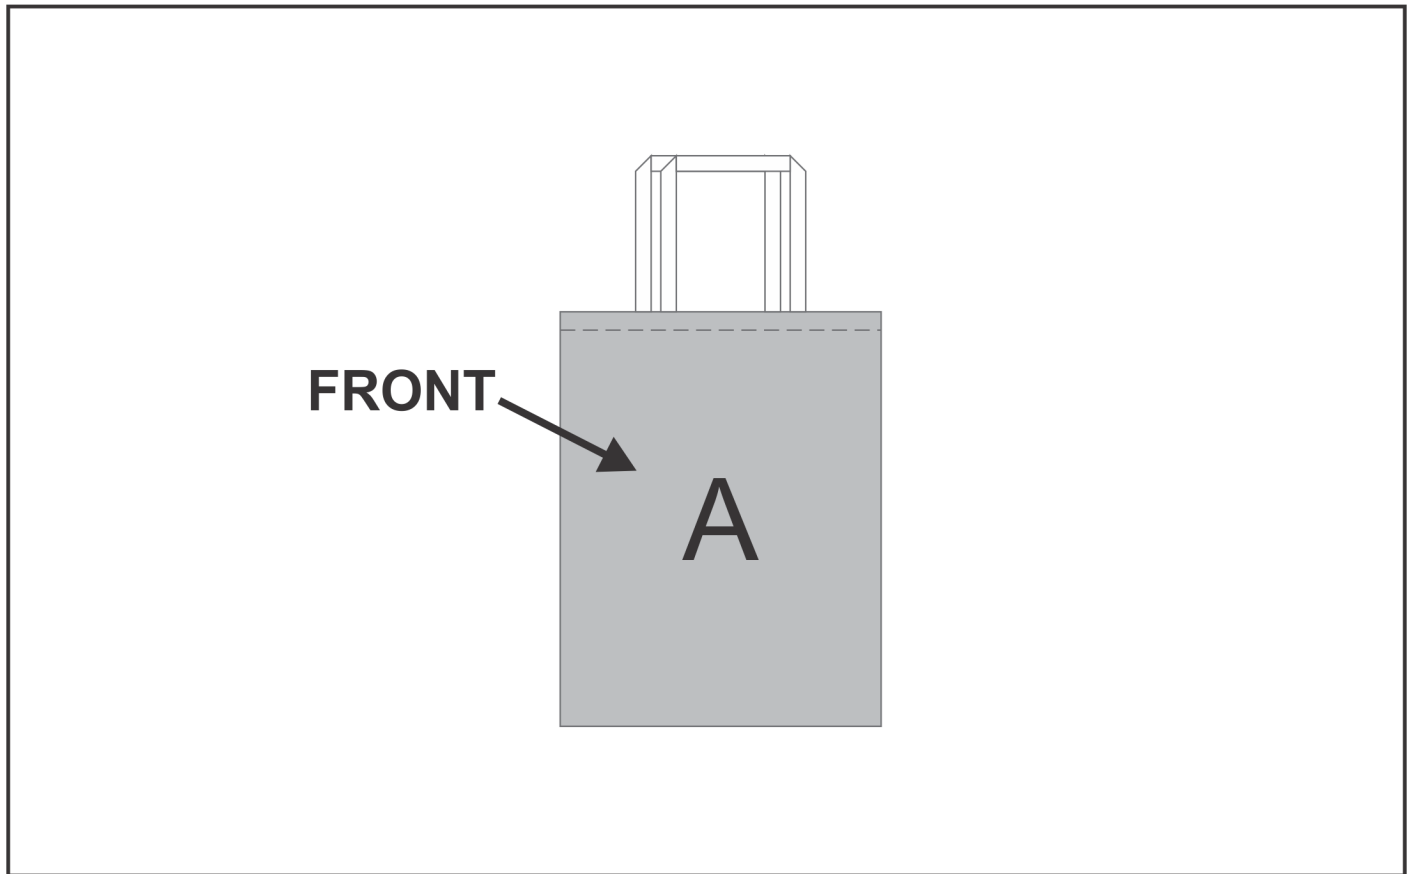

SG-HP-48-G

PPS Hoppla Mall Shopper with Front Panel

Need to know:

- Includes 1-Position Sublimation (setup fees apply)
- **Please Note: We cannot guarantee 100% logo Alignment on all Brandable Panels.**

Branding Options:

Position A

1. Custom Sublimation A (CPSUB-A)
Full Colour
Size: 390mm wide x 449.5mm high